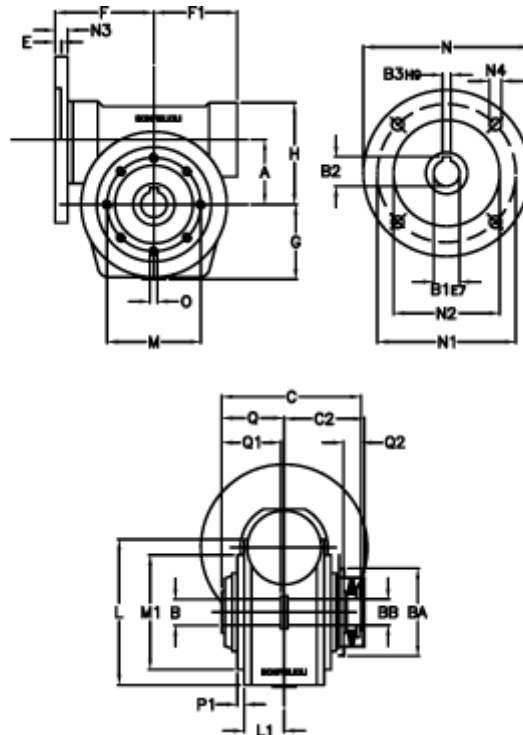

Article number: 390204904572836

Description: Worm Gear with Torque Limiter
VF 49-L2-P-45 P71B14

Measures

a = 49.50	C2 = 63,5	L1 = 36.8	O = M6x8
B = 25	Description = VF 49P-xx-71B14	m = 94	P1 = 2.5
B1 E7 = 14	E = 3.0	M1 = 68	Q = 51.0
B2 = 16.3	F = 70	N = 105	Q1 = 41
B3 H9 = 5	F1 = 63	N1 = 85	Q2 = 15
BA = 63	g = 56	N2 = 70	
BB H7 = 14	H = 80.0	N3 = 10.5	
C = 105	L = 107.5	N4 = 6,5	